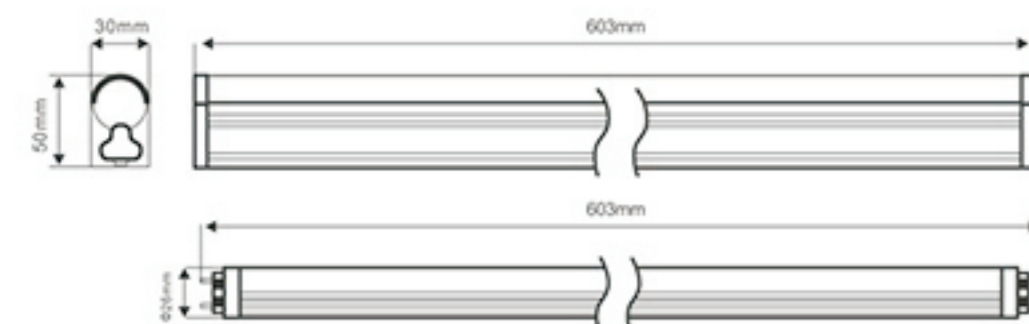

01/Products Structure Drawing

02/Luminous Intensity Distribution

T8 LED Tube-90cm

Item Number	Watts	Luminous Flux(LM)	CCT	House Material
H-T8-12-900GL-I	12W	1000-1150	3000K/4000K/6000K	Glass
H-T8-12-900AP-I	12W	1000-1150	3000K/4000K/6000K	Aluminum-plastic
H-T8-12-900PC-I	12W	1000-1150	3000K/4000K/6000K	PC
H-T8-12-900AP-C	12W	1000-1150	3000K/4000K/6000K	Aluminum-plastic
H-T8-14-900GL-I	14W	1200-1400	3000K/4000K/6000K	Glass
H-T8-14-900AP-I	14W	1200-1400	3000K/4000K/6000K	Aluminum-plastic
H-T8-14-900PC-I	14W	1200-1400	3000K/4000K/6000K	PC
H-T8-14-900AP-C	14W	1200-1400	3000K/4000K/6000K	Aluminum-plastic