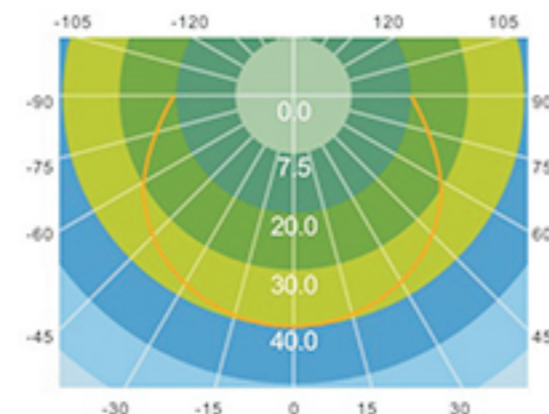

01/Dimmable

03/Products Structure Drawing

02/Average illuminance figure

04/Luminous Intensity Distribution

Decoration LED Color Bulb G45LED Bulb

Item Number	Watts	Luminous Flux(LM)	Cover Color	Material	Socket
H-G45-1-PL-W	1W	60-80LM	White	Plastic	B22/E26/E27
H-G45-1-PL-P	1W	60-80LM	Pink	Plastic	B22/E26/E27
H-G45-1-PL-R	1W	60-80LM	Red	Plastic	B22/E26/E27
H-G45-1-PL-Y	1W	60-80LM	Yellow	Plastic	B22/E26/E27
H-G45-1-PL-G	1W	60-80LM	Green	Plastic	B22/E26/E27
H-G45-1-PL-B	1W	60-80LM	Blue	Plastic	B22/E26/E27