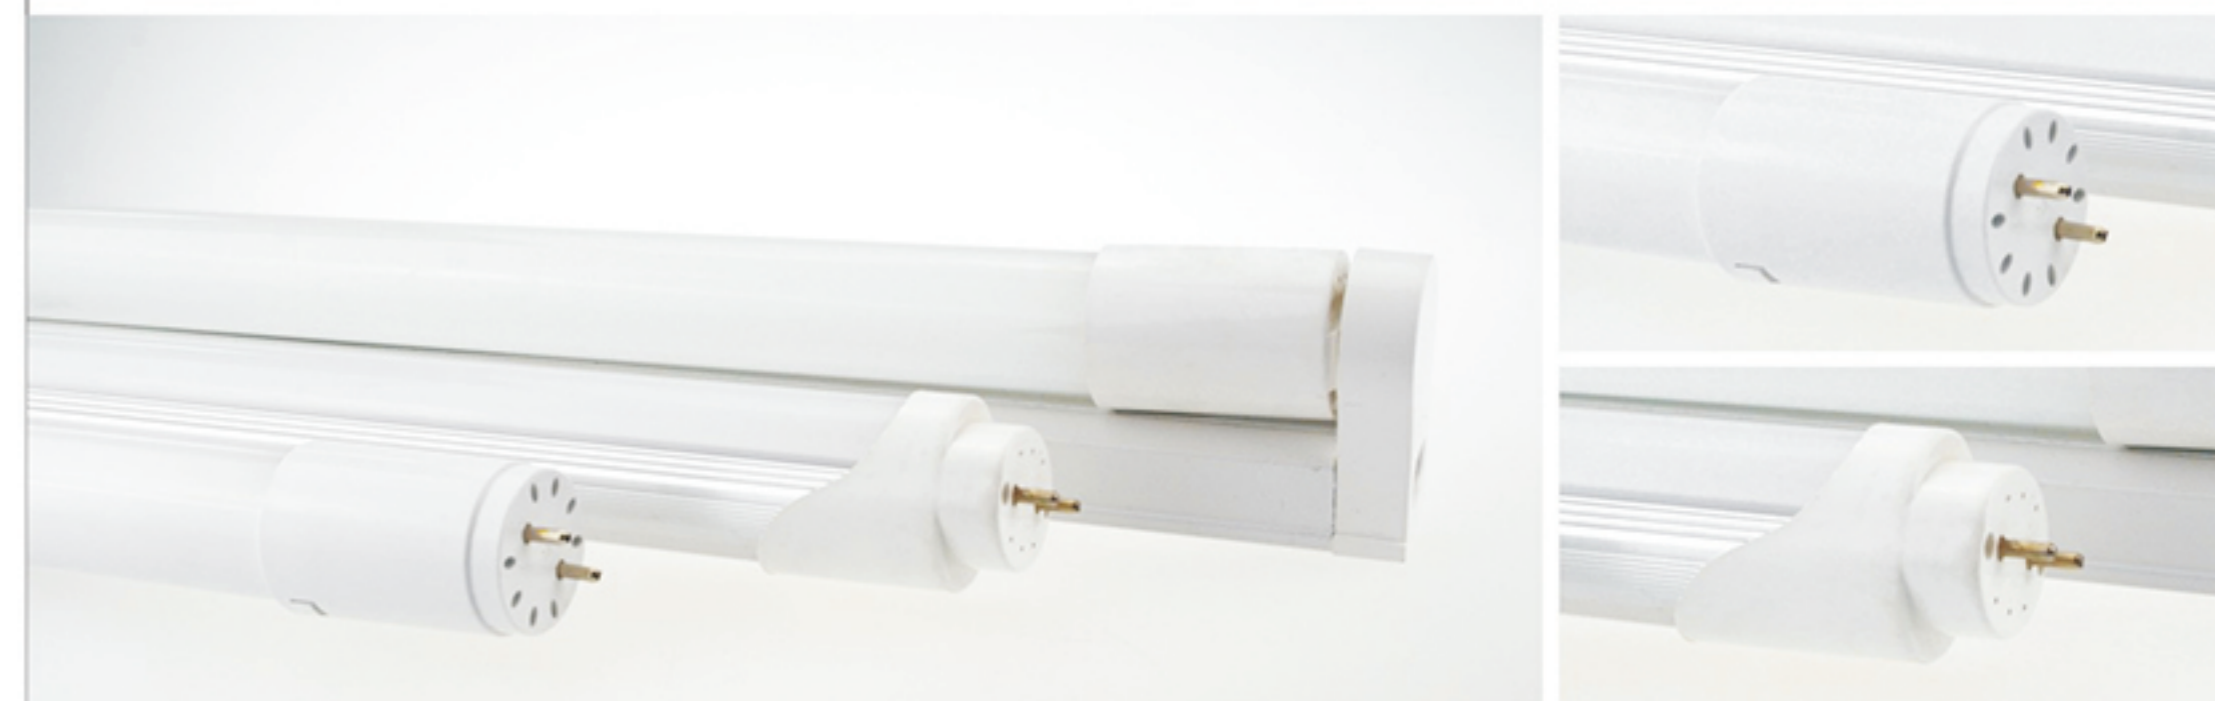

02/Luminous Intensity Distribution