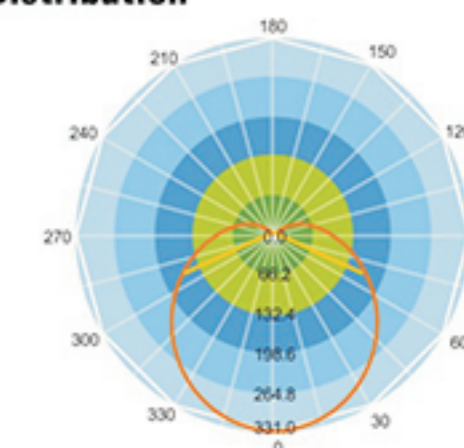

02/Luminous Intensity Distribution