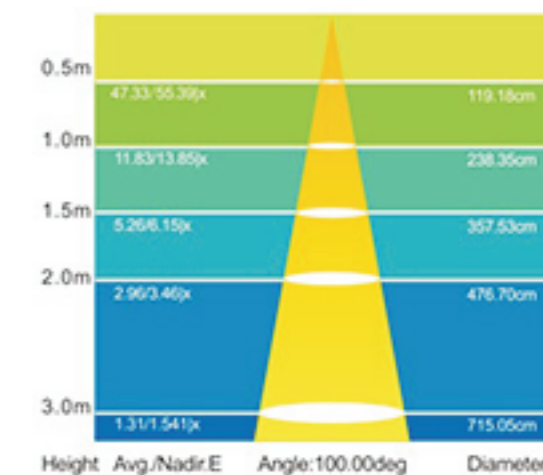

02/Average illuminance figure