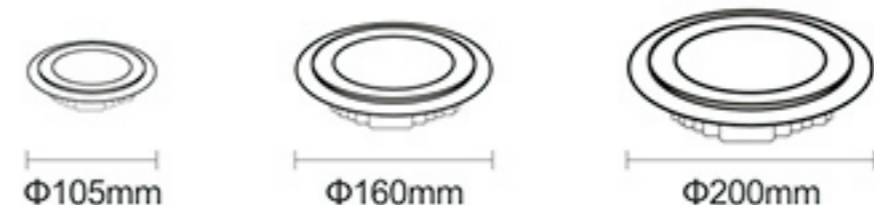

Specification

Light source: Taiwan LED chips

PF > 0.9

Color available: Cool White, Nature White, Warm White

Operating Temperature: -20° ~ +40°