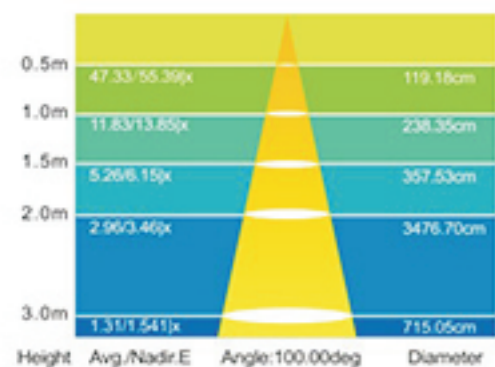

01/Average illuminance figure