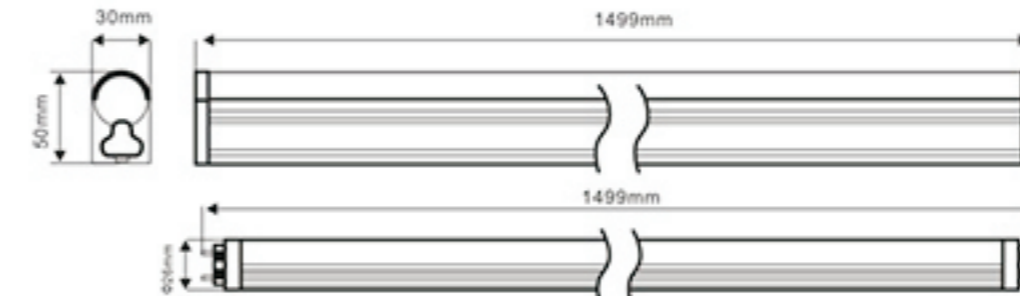

01/Products Structure Drawing

02/Luminous Intensity Distribution

T8 LED Tube-150cm

Item Number	Watts	Luminous Flux(LM)	CCT	House Material
H-T8-22-1500GL-I	22W	1900-2200	3000K/4000K/6000K	Glass
H-T8-22-1500AP-I	22W	1900-2200	3000K/4000K/6000K	Aluminum-plastic
H-T8-22-1500PC-I	22W	1900-2200	3000K/4000K/6000K	PC
H-T8-22-1500AP-C	22W	1900-2200	3000K/4000K/6000K	Aluminum-plastic
H-T8-24-1500AP-I	24W	2050-2400	3000K/4000K/6000K	Aluminum-plastic
H-T8-24-1500AP-C	24W	2050-2400	3000K/4000K/6000K	Aluminum-plastic

01/Products Structure Drawing

02/Luminous Intensity Distribution

T5 LED Tube-30cm

Item Number	Watts	Luminous Flux(LM)	CCT	House Material	Beam angle
H-T5-4-300AP-C	4W	350-450	3000K/4000K/6000K	Aluminum-plastic	180°
H-T5-5-300AP-C	5W	450-550	3000K/4000K/6000K	Aluminum-plastic	180°
H-T5-6-300AP-C	6W	550-650	3000K/4000K/6000K	Aluminum-plastic	180°