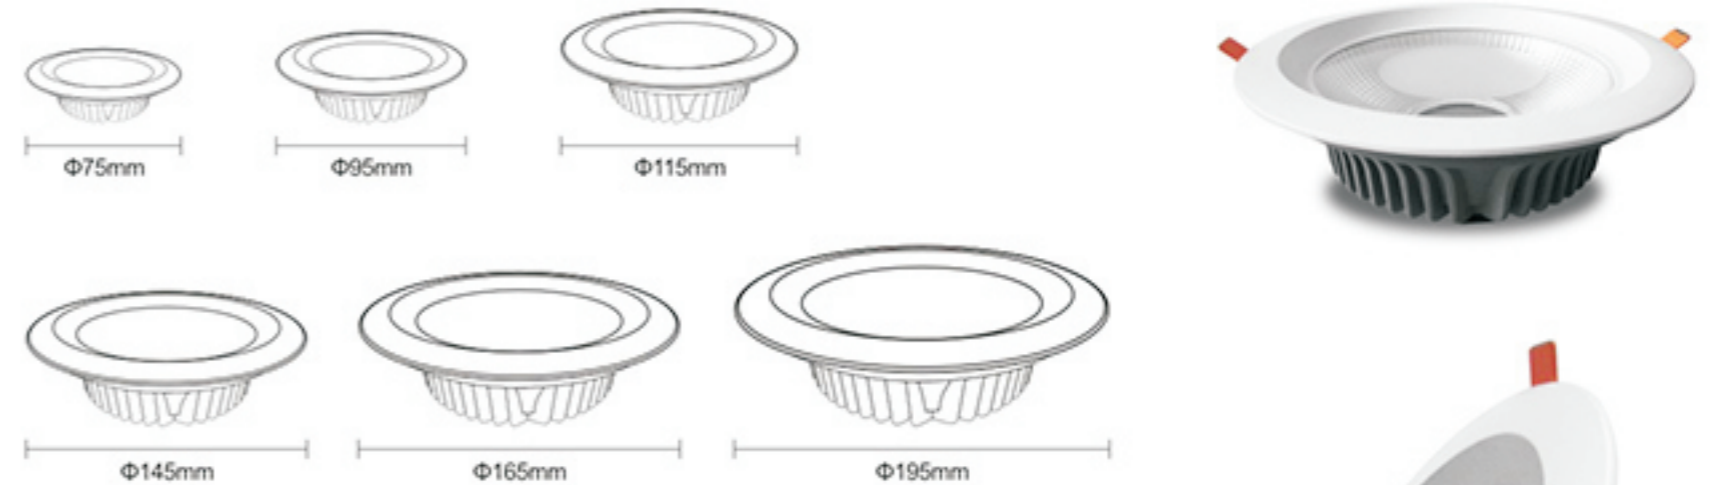

COB Down light series

Item No.	Size	Hole Size	Material	Power	Light Source	CCT	LMW
H-DL-COB02-05	95*45mm	75mm	Aluminum+PC	5W	COB	3000K/4000K/6000K	80LMW
H-DL-COB02-07	110*50mm	95mm	Aluminum+PC	7W	COB	3000K/4000K/6000K	80LMW
H-DL-COB02-10	110*50mm	95mm	Aluminum+PC	10W	COB	3000K/4000K/6000K	80LMW
H-DL-COB02-12	145*55mm	115mm	Aluminum+PC	12W	COB	3000K/4000K/6000K	80LMW
H-DL-COB02-15	145*55mm	115mm	Aluminum+PC	15W	COB	3000K/4000K/6000K	80LMW
H-DL-COB02-18	168*60mm	145mm	Aluminum+PC	18W	COB	3000K/4000K/6000K	80LMW
H-DL-COB02-20	168*60mm	145mm	Aluminum+PC	20W	COB	3000K/4000K/6000K	80LMW
H-DL-COB02-25	195*65mm	165mm	Aluminum+PC	25W	COB	3000K/4000K/6000K	80LMW
H-DL-COB02-30	225*75mm	195mm	Aluminum+PC	30W	COB	3000K/4000K/6000K	80LMW