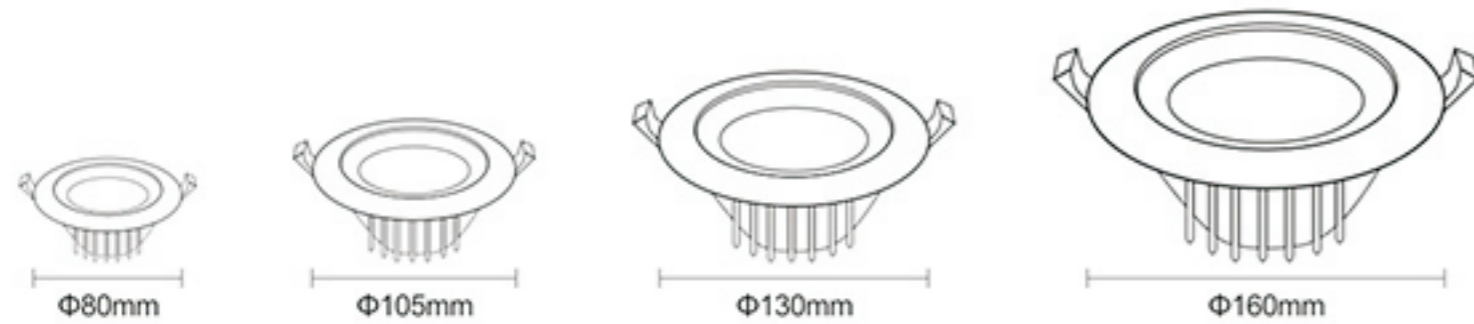

Specification

Light source: Taiwan LED chips

PF>0.9

Color available: Cool White, Nature White, Warm White

Operating Temperature: -20° ~+40°

COB Down light series

Item No.	Size	Hole Size	Material	Power	Light Source	CCT	LMW
H-DL-COB01-03	90*50mm	80mm	Aluminum+PC	3W	COB	3000K/4000K/6000K	80LMW
H-DL-COB01-05	90*50mm	80mm	Aluminum+PC	5W	COB	3000K/4000K/6000K	80LMW
H-DL-COB01-07	120*68mm	105mm	Aluminum+PC	7W	COB	3000K/4000K/6000K	80LMW
H-DL-COB01-09	120*68mm	105mm	Aluminum+PC	9W	COB	3000K/4000K/6000K	80LMW
H-DL-COB01-10	150*70mm	130mm	Aluminum+PC	10W	COB	3000K/4000K/6000K	80LMW
H-DL-COB01-12	150*70mm	130mm	Aluminum+PC	12W	COB	3000K/4000K/6000K	80LMW
H-DL-COB01-15	180*70mm	160mm	Aluminum+PC	15W	COB	3000K/4000K/6000K	80LMW
H-DL-COB01-18	180*70mm	160mm	Aluminum+PC	18W	COB	3000K/4000K/6000K	80LMW
H-DL-COB01-20	180*70mm	160mm	Aluminum+PC	20W	COB	3000K/4000K/6000K	80LMW