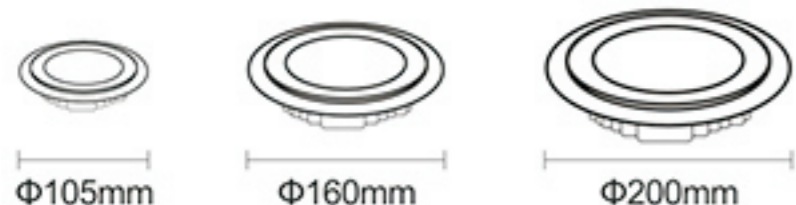

LED PANEL LIGHT SERIES

LED Panel Light Glass

Item No.	Watts	Lumen	Size	Cutout	Color Temp	PF	CRI
H-PL-GR-01	6W	530LM	Φ105mm	Φ75mm	3000/4000/6500K	>0.9	>75
H-PL-GR-02	12W	1060LM	Φ160mm	Φ130mm	3000/4000/6500K	>0.9	>75
H-PL-GR-03	18W	1500LM	Φ200mm	Φ165mm	3000/4000/6500K	>0.9	>75
H-PL-GF-01	6W	530LM	105*105mm	75*75mm	3000/4000/6500K	>0.9	>75
H-PL-GF-02	12W	1060LM	160*160mm	130*130mm	3000/4000/6500K	>0.9	>75
H-PL-GF-03	18W	1500LM	200*200mm	165*165mm	3000/4000/6500K	>0.9	>75

Specification

Light source: Taiwan LED chips

PF > 0.9

Color available: Cool White, Nature White, Warm White

Operating Temperature: -20° ~ +40°