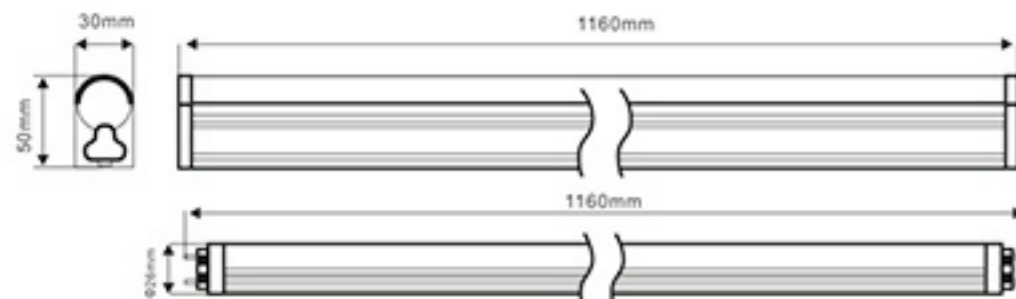

01/Products Structure Drawing