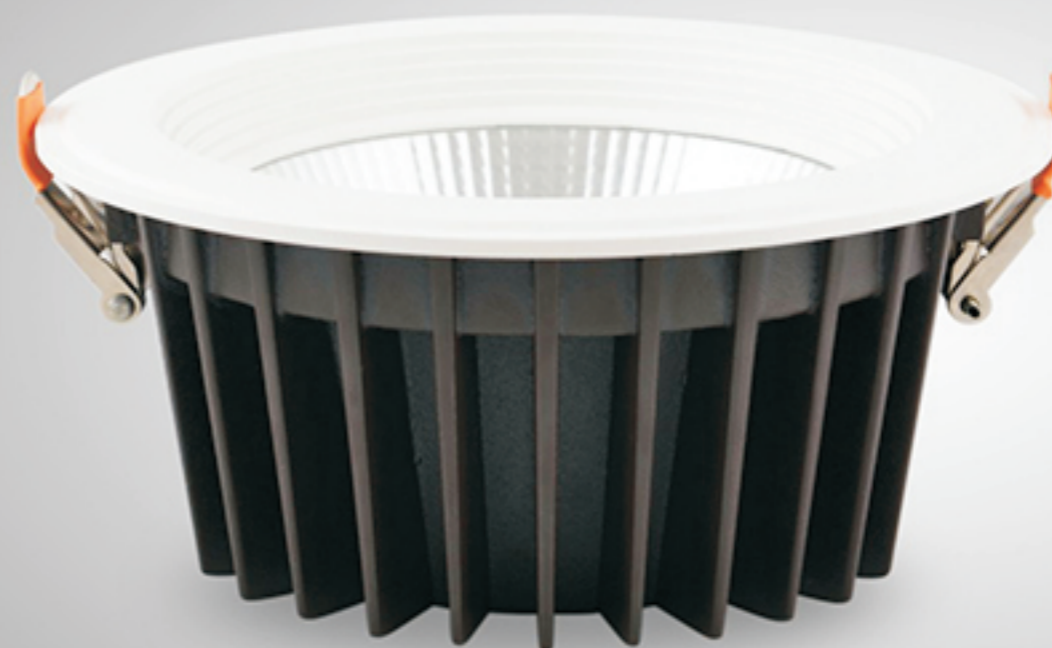

SMD 5730 Down light series

Item No.	Size	Hole Size	Material	Power	Light Source	CCT	LM/W
H-DL-SMD02-03	102*40mm	68mm	Aluminum+PC	3W	SMD 5730	3000K/4000K/6000K	80LM/W
H-DL-SMD02-05	110*40mm	78mm	Aluminum+PC	5W	SMD 5730	3000K/4000K/6000K	80LM/W
H-DL-SMD02-07	119*40mm	85mm	Aluminum+PC	7W	SMD 5730	3000K/4000K/6000K	80LM/W
H-DL-SMD02-09	148*45mm	108mm	Aluminum+PC	9W	SMD 5730	3000K/4000K/6000K	80LM/W
H-DL-SMD02-12	180*45mm	145mm	Aluminum+PC	12W	SMD 5730	3000K/4000K/6000K	80LM/W
H-DL-SMD02-15	180*70mm	165mm	Aluminum+PC	15W	SMD 5730	3000K/4000K/6000K	80LM/W
H-DL-SMD02-18	195*45mm	163mm	Aluminum+PC	18W	SMD 5730	3000K/4000K/6000K	80LM/W
H-DL-SMD02-20	225*45mm	200mm	Aluminum+PC	20W	SMD 5730	3000K/4000K/6000K	80LM/W
H-DL-SMD02-24	270*38mm	235mm	Aluminum+PC	24W	SMD 5730	3000K/4000K/6000K	80LM/W
H-DL-SMD02-30	270*38mm	235mm	Aluminum+PC	30W	SMD 5730	3000K/4000K/6000K	80LM/W

SMD 5730 Down light series

Item No.	Size	Hole Size	Material	Power	Light Source	CCT	LM/W
H-DL-SMD03-09	108*52mm	95mm	Aluminum+PC	9W	SMD 5730	3000K/4000K/6000K	80LM/W
H-DL-SMD03-15	142*65mm	125mm	Aluminum+PC	15W	SMD 5730	3000K/4000K/6000K	80LM/W
H-DL-SMD03-20	158*75mm	140mm	Aluminum+PC	20W	SMD 5730	3000K/4000K/6000K	80LM/W
H-DL-SMD03-30	185*88mm	170mm	Aluminum+PC	30W	SMD 5730	3000K/4000K/6000K	80LM/W
H-DL-SMD03-40	226*108mm	210mm	Aluminum+PC	40W	SMD 5730	3000K/4000K/6000K	80LM/W
H-DL-SMD03-60	282*130mm	265mm	Aluminum+PC	60W	SMD 5730	3000K/4000K/6000K	80LM/W

SMD 5730 Down light series