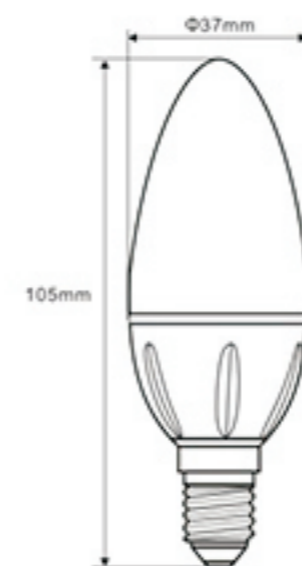

03/Products Structure Drawing