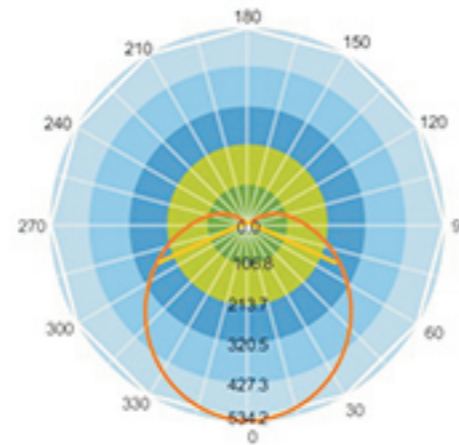

02/Luminous Intensity Distribution