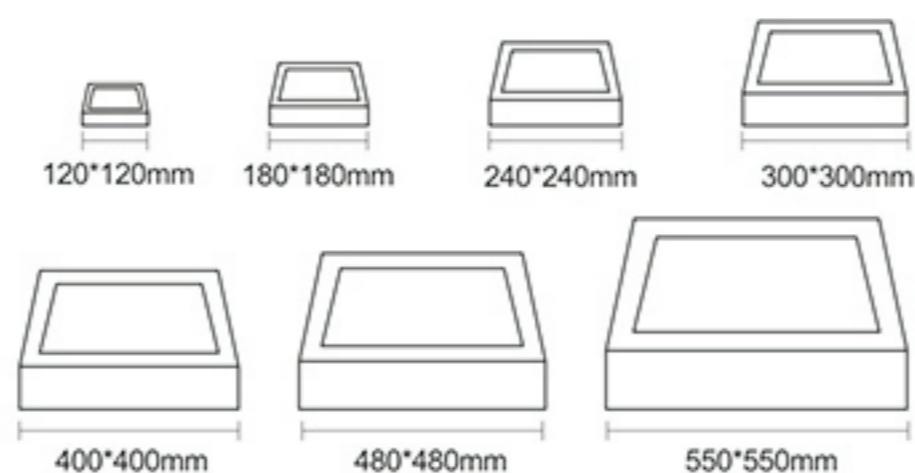

LED PANEL LIGHT SERIES

LED Panel Light Glass

Item No.	Watts	Lumen	Size	Cutout	Color Temp	PF	CRI
H-PL-GR-01	6W	530LM	Φ105mm	Φ75mm	3000/4000/6500K	>0.9	>75
H-PL-GR-02	12W	1060LM	Φ160mm	Φ130mm	3000/4000/6500K	>0.9	>75
H-PL-GR-03	18W	1500LM	Φ200mm	Φ165mm	3000/4000/6500K	>0.9	>75
H-PL-GF-01	6W	530LM	105*105mm	75*75mm	3000/4000/6500K	>0.9	>75
H-PL-GF-02	12W	1060LM	160*160mm	130*130mm	3000/4000/6500K	>0.9	>75
H-PL-GF-03	18W	1500LM	200*200mm	165*165mm	3000/4000/6500K	>0.9	>75

Specification

Light source: Taiwan LED chips

PF > 0.9

Color available: Cool White, Nature White, Warm White

Operating Temperature: -20° ~ +40°