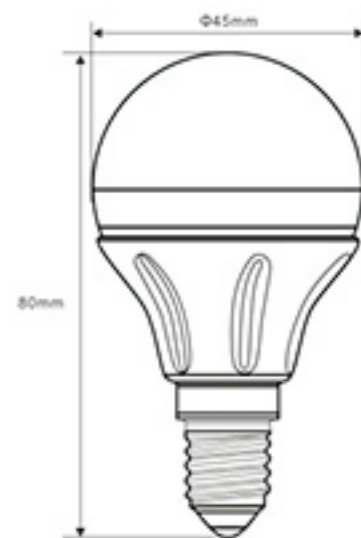

01/Average illuminance figure

03/Luminous Intensity Distribution

02/Products Structure Drawing

04/Dimmable

C37LED Bulb

Item Number	Watts	Luminous Flux(LM)	CCT	Material	Socket
H-C37-3-AL	3W	200-280	3000K/4000K/6000K	Aluminum	E14/E27
H-C37-3-PL	3W	200-280	3000K/4000K/6000K	Plastic	E14/E27
H-C37-3-AP	3W	200-280	3000K/4000K/6000K	Aluminum-plastic	E14/E27
H-C37-5-AL	5W	340-460	3000K/4000K/6000K	Aluminum	E14/E27
H-C37-5-PL	5W	340-460	3000K/4000K/6000K	Plastic	E14/E27
H-C37-5-AP	5W	340-460	3000K/4000K/6000K	Aluminum-plastic	E14/E27

01/Dimmable

03/Products Structure Drawing

02/Average illuminance figure

04/Luminous Intensity Distribution

P45LED Bulb

Item Number	Watts	Luminous Flux(LM)	CCT	Material	Socket
H-P45-3-AL	3W	200-280	3000K/4000K/6000K	Aluminum	E14
H-P45-3-PL	3W	200-280	3000K/4000K/6000K	Plastic	E14
H-P45-3-AP	3W	200-280	3000K/4000K/6000K	Aluminum-plastic	E14
H-P45-5-AL	5W	340-460	3000K/4000K/6000K	Aluminum	E14
H-P45-5-PL	5W	340-460	3000K/4000K/6000K	Plastic	E14
H-P45-5-AP	5W	340-460	3000K/4000K/6000K	Aluminum-plastic	E14

01/Dimmable

03/Products Structure Drawing

02/Average illuminance figure

04/Luminous Intensity Distribution

Decoration LED Color Bulb G45LED Bulb

Item Number	Watts	Luminous Flux(LM)	Cover Color	Material	Socket
H-G45-1-PL-W	1W	60-80LM	White	Plastic	B22/E26/E27
H-G45-1-PL-P	1W	60-80LM	Pink	Plastic	B22/E26/E27
H-G45-1-PL-R	1W	60-80LM	Red	Plastic	B22/E26/E27
H-G45-1-PL-Y	1W	60-80LM	Yellow	Plastic	B22/E26/E27
H-G45-1-PL-G	1W	60-80LM	Green	Plastic	B22/E26/E27
H-G45-1-PL-B	1W	60-80LM	Blue	Plastic	B22/E26/E27