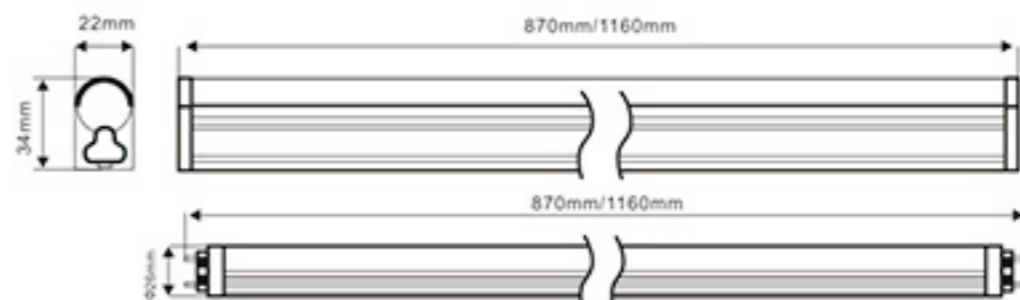

01/Products Structure Drawing