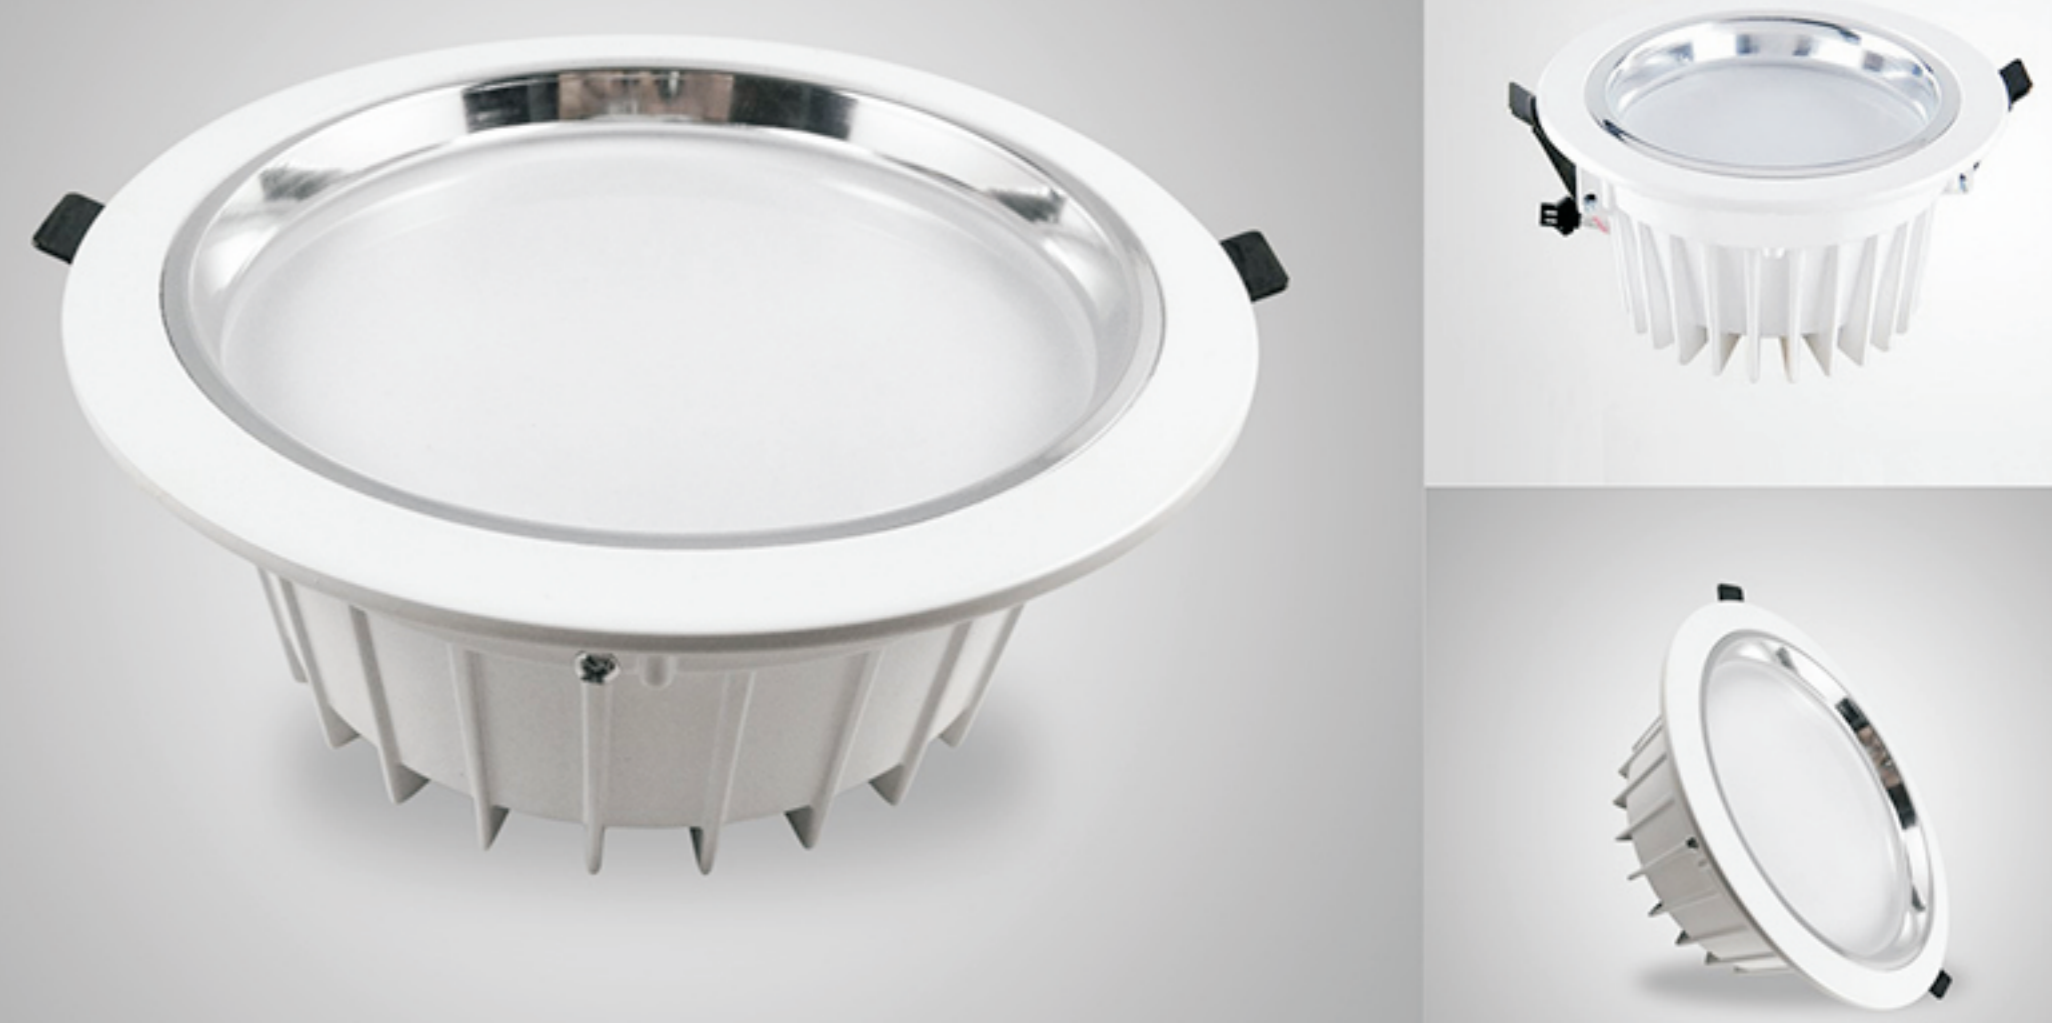

COB Down light series

Item No.	Size	Hole Size	Material	Power	Light Source	CCT	LM/W
H-DL-COB03-05	105*56MM	85mm	Aluminum+PC	5W	COB	3000K/4000K/6000K	80LM/W
H-DL-COB03-07	120*56MM	100mm	Aluminum+PC	7W	COB	3000K/4000K/6000K	80LM/W
H-DL-COB03-10	120*56MM	100mm	Aluminum+PC	10W	COB	3000K/4000K/6000K	80LM/W
H-DL-COB03-12	148*68MM	130mm	Aluminum+PC	12W	COB	3000K/4000K/6000K	80LM/W
H-DL-COB03-15	148*68MM	130mm	Aluminum+PC	15W	COB	3000K/4000K/6000K	80LM/W
H-DL-COB03-18	170*70MM	150mm	Aluminum+PC	18W	COB	3000K/4000K/6000K	80LM/W
H-DL-COB03-20	170*70MM	150mm	Aluminum+PC	20W	COB	3000K/4000K/6000K	80LM/W
H-DL-COB03-25	226*88MM	205mm	Aluminum+PC	25W	COB	3000K/4000K/6000K	80LM/W
H-DL-COB03-30	226*88MM	205mm	Aluminum+PC	30W	COB	3000K/4000K/6000K	80LM/W