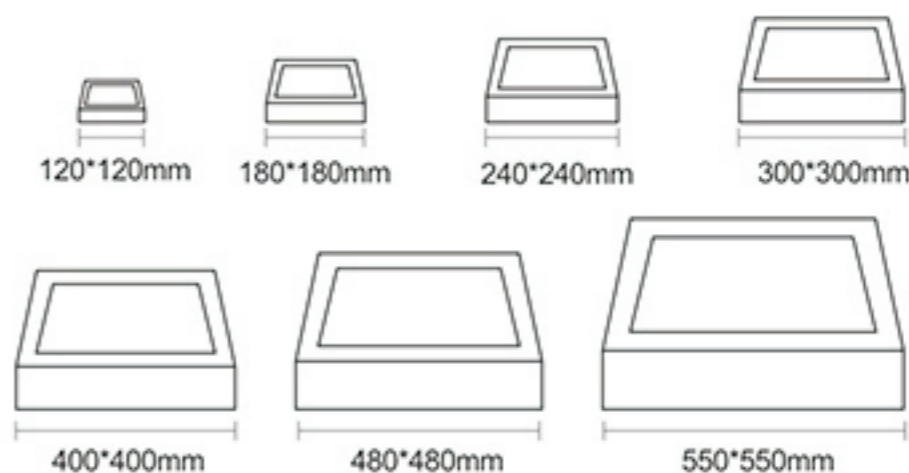

Specification

Light source: Taiwan LED chips

PF > 0.9

Color available: Cool White, Nature White, Warm White

Operating Temperature: -20° ~ +40°