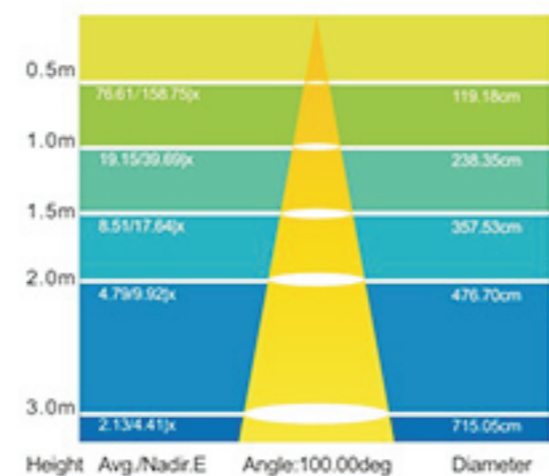

02/Average illuminance figure