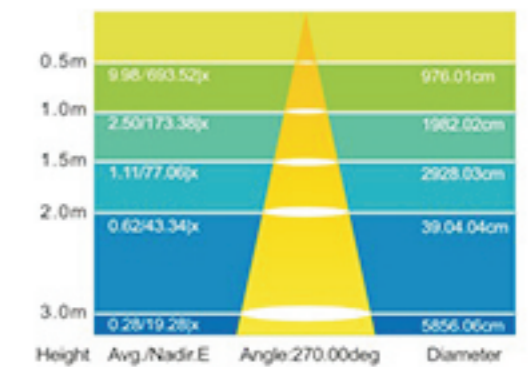

02/Average illuminance figure