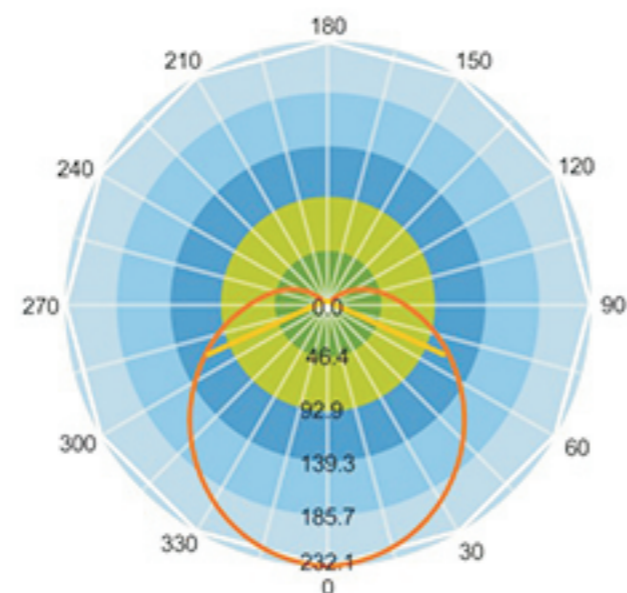

01/Products Structure Drawing

02/Luminous Intensity Distribution

T5 LED Tube-30cm

Item Number	Watts	Luminous Flux(LM)	CCT	House Material	Beam angle
H-T5-4-300AP-C	4W	350-450	3000K/4000K/6000K	Aluminum-plastic	180°
H-T5-5-300AP-C	5W	450-550	3000K/4000K/6000K	Aluminum-plastic	180°
H-T5-6-300AP-C	6W	550-650	3000K/4000K/6000K	Aluminum-plastic	180°

T5 LED Tube-60cm

Item Number	Watts	Luminous Flux(LM)	CCT	House Material	Beam angle
H-T5-7-600AP-C	7W	620-720	3000K/4000K/6000K	Aluminum-plastic	180°
H-T5-8-600AP-C	8W	750-850	3000K/4000K/6000K	Aluminum-plastic	180°
H-T5-9-600AP-C	9W	850-950	3000K/4000K/6000K	Aluminum-plastic	180°

01/Products Structure Drawing

02/Luminous Intensity Distribution

T5 LED Tube-90cm

Item Number	Watts	Luminous Flux(LM)	CCT	House Material	Beam angle
H-T5-12-900AP-C	12W	1050-1180	3000K/4000K/6000K	Aluminum-plastic	180°
H-T5-14-900AP-C	14W	1230-1400	3000K/4000K/6000K	Aluminum-plastic	180°