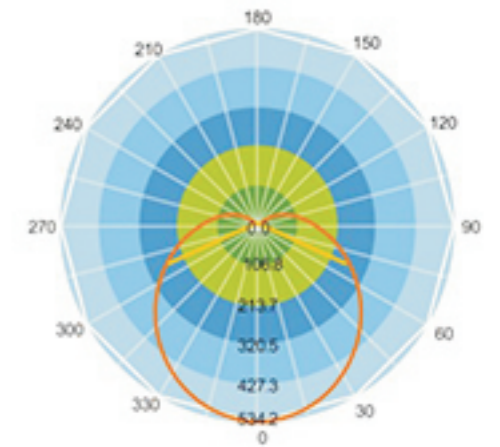

01/Products Structure Drawing

02/Luminous Intensity Distribution

T8 LED Tube-150cm

Item Number	Watts	Luminous Flux(LM)	CCT	House Material
H-T8-22-1500GL-I	22W	1900-2200	3000K/4000K/6000K	Glass
H-T8-22-1500AP-I	22W	1900-2200	3000K/4000K/6000K	Aluminum-plastic
H-T8-22-1500PC-I	22W	1900-2200	3000K/4000K/6000K	PC
H-T8-22-1500AP-C	22W	1900-2200	3000K/4000K/6000K	Aluminum-plastic
H-T8-24-1500AP-I	24W	2050-2400	3000K/4000K/6000K	Aluminum-plastic
H-T8-24-1500AP-C	24W	2050-2400	3000K/4000K/6000K	Aluminum-plastic

01/Products Structure Drawing

02/Luminous Intensity Distribution

T5 LED Tube-30cm

Item Number	Watts	Luminous Flux(LM)	CCT	House Material	Beam angle
H-T5-4-300AP-C	4W	350-450	3000K/4000K/6000K	Aluminum-plastic	180°
H-T5-5-300AP-C	5W	450-550	3000K/4000K/6000K	Aluminum-plastic	180°
H-T5-6-300AP-C	6W	550-650	3000K/4000K/6000K	Aluminum-plastic	180°