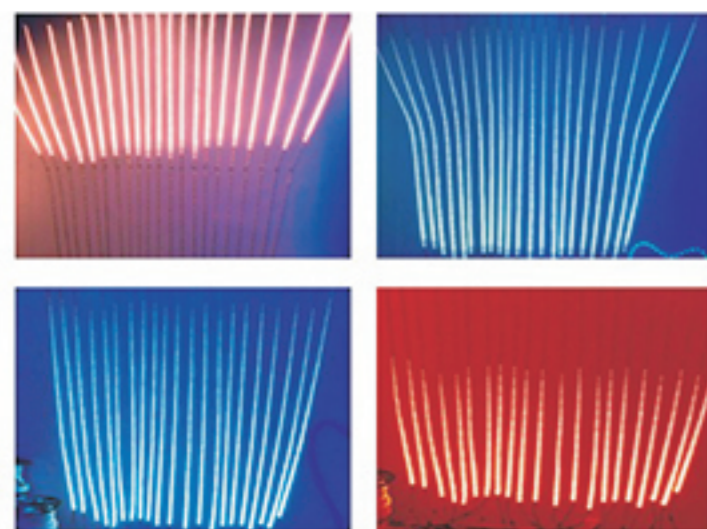

METEOR SHOWER-LED Strip Light DC12V/24V

Item No.	LED Qty/M	Working Voltage	Max Power/M	Max LM/LED	Dimension (W*H:mm)	Max length	IP Degree	Surface material
F-FS-5050-48-MS-IP44	48LED/M	DC 12V	5W/M	20LM	10*2mm	5Meter	IP44	Silicone tube
F-FS-5050-48-MS-IP65	48LED/M	DC 12V	5W/M	20LM	10*2mm	5Meter	IP65	3M Tape+PU Covering
F-FS-5050-48-MS-IP67	48LED/M	DC 12V	5W/M	20LM	14*7mm	10Meter	IP67	PVC Covering
F-FS-3528-60-MS-IP67	60LED/M	DC 24V	2W/M	6-8LM	14*7mm	50Meter	IP67	PVC Covering

■ Specification

- **Light source:**Taiwan LED chips
- **Color available:** Red, Yellow, Green, Blue, Pink, Cool White, Warm White, RGB...
- **Cutting space:** 3LEDs