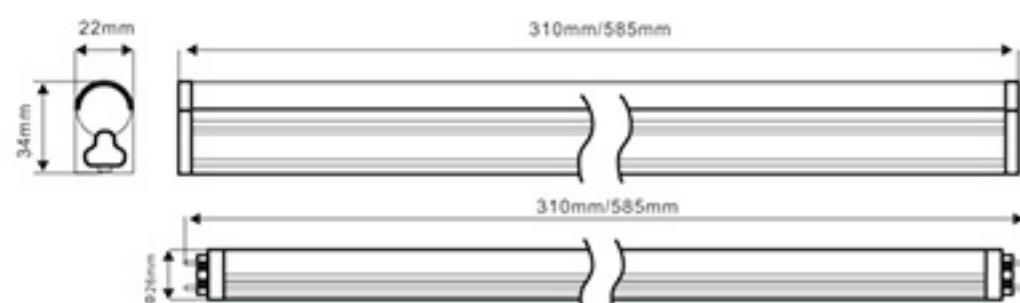

01/Products Structure Drawing