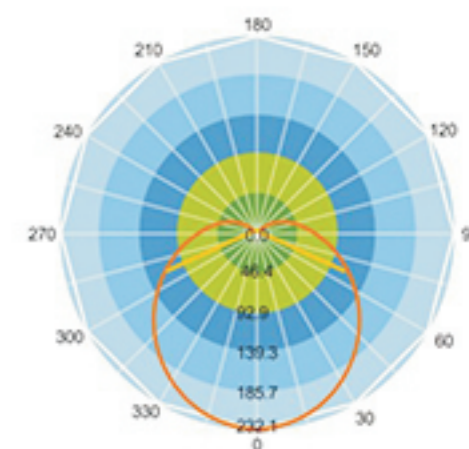

02/Luminous Intensity Distribution