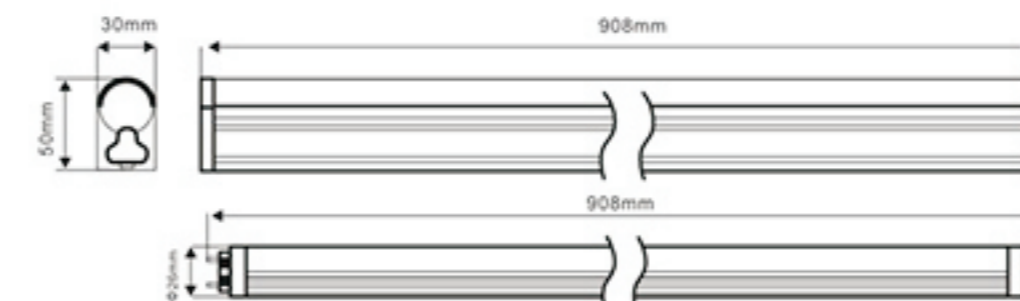

01/Products Structure Drawing